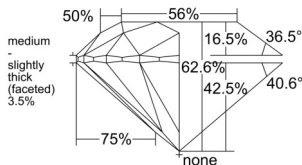

GIA®

FACSIMILE

GIA REPORT

****61418

Verify this report at GIA.edu

GIA NATURAL DIAMOND DOSSIER®

April 06, 2026

GIA Report Number ****61418

Shape and Cutting Style ..... Round Brilliant

Measurements ..... 5.70 - 5.73 x 3.58 mm

GRADING RESULTS

Carat Weight ..... 0.72 carat

Color Grade ..... K

Clarity Grade SI2

Cut Grade ..... Excellent

ADDITIONAL GRADING INFORMATION

Polish ..... Excellent

Symmetry ..... Excellent

Fluorescence ..... None

Clarity Characteristics..... Crystal, Cloud, Twinning Wisp, Feather

Inscription(s): GIA ****61418

PROPORTIONS

Profile to actual proportions

GRADING SCALES

GIA COLOR SCALE

COLORLESS	D
	E
	F
	G
	H
	I
	J
NEAR COLORLESS	K
	L
Faint	M
	N
	O
	P
Very Light	Q
	R
	S
	T
	U
	V
Light	W
	X
	Y
	Z

GIA CLARITY SCALE

GIA CUT SCALE

EXCELLENT	VERY GOOD	GOOD	FAIR	POOR	
					I₃
VERY GOOD	GOOD	FAIR	POOR	I₃	
					I₃
GOOD	FAIR	POOR	I₃	I₃	
					I₃
FAIR	POOR	I₃	I₃	I₃	
					I₃
POOR	I₃	I₃	I₃	I₃	
					I₃