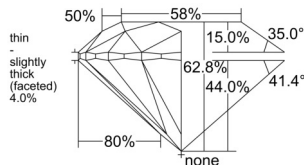

GIA®

FACSIMILE

GIA REPORT

*****72635

Verify this report at GIA.edu

GIA NATURAL DIAMOND DOSSIER®

April 20, 2026
GIA Report Number *****72635
Shape and Cutting Style ..... Round Brilliant
Measurements ..... 5.62 - 5.66 x 3.54 mm

GRADING RESULTS

Carat Weight ..... 0.70 carat
Color Grade ..... H
Clarity Grade VS1
Cut Grade ..... Excellent

ADDITIONAL GRADING INFORMATION

Polish ..... Excellent
Symmetry ..... Excellent
Fluorescence ..... None
Clarity Characteristics ..... Indented Natural
Inscription(s): GIA *****72635

PROPORTIONS

GRADING SCALES

GIA COLOR SCALE

COLOREDNESS	D
	E
	F
	G
	H
	I
	J
NEAR COLORLESS	K
	L
FADING	M
	N
	O
	P
VERY LIGHT	Q
	R
	S
	T
	U
	V
	W
	X
	Y
LIGHT	Z

GIA CLARITY SCALE

FLAWLESS	VERY VERY SLIGHTLY INCLUDED	VS₁	VS₂	VS₁	VS₂	SI₁	SI₂	I₁	I₂	I₃	
											FLAWLESS
INTERNALLY FLAWLESS	VERY SLIGHTLY INCLUDED										

GIA CUT SCALE

EXCELLENT
VERY GOOD
GOOD
FAIR
POOR