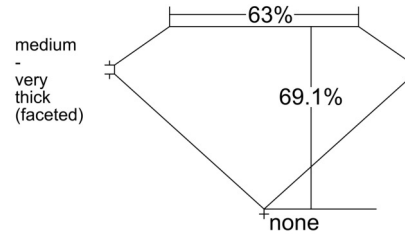

GIA NATURAL DIAMOND GRADING REPORT

November 24, 2025
 GIA Report Number *****72029
 Shape and Cutting Style Cushion Modified Brilliant
 Measurements 7.61 x 6.72 x 4.64 mm

GRADING RESULTS

Carat Weight 2.01 carat
 Color Grade G
 Clarity Grade VS2

ADDITIONAL GRADING INFORMATION

Polish Excellent
 Symmetry Excellent
 Fluorescence None
 Inscription(s): GIA *****72029

Comments: Additional clouds are not shown. Pinpoints are not shown.

PROPORTIONS

Profile not to actual proportions

CLARITY CHARACTERISTICS

KEY TO SYMBOLS*

-  Cloud
-  Crystal
-  Feather
-  Needle

* Red symbols denote internal characteristics (inclusions). Green or black symbols denote external characteristics (blemishes). Diagram is an approximate representation of the diamond, and symbols shown indicate type, position, and approximate size of clarity characteristics. All clarity characteristics may not be shown. Details of finish are not shown.