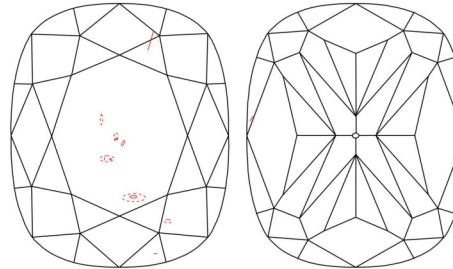

GIA NATURAL DIAMOND GRADING REPORT

November 24, 2025
 GIA Report Number *****72029
 Shape and Cutting Style Cushion Modified Brilliant
 Measurements 7.61 x 6.72 x 4.64 mm

GRADING RESULTS

Carat Weight 2.01 carat
 Color Grade G
 Clarity Grade VS2

ADDITIONAL GRADING INFORMATION

Polish Excellent
 Symmetry Excellent
 Fluorescence None
 Inscription(s): GIA *****72029

Comments: Additional clouds are not shown. Pinpoints are not shown.

PROPORTIONS

Profile not to actual proportions

CLARITY CHARACTERISTICS

KEY TO SYMBOLS*

-  Cloud
-  Crystal
-  Feather
-  Needle

* Red symbols denote internal characteristics (inclusions). Green or black symbols denote external characteristics (blemishes). Diagram is an approximate representation of the diamond, and symbols shown indicate type, position, and approximate size of clarity characteristics. All clarity characteristics may not be shown. Details of finish are not shown.