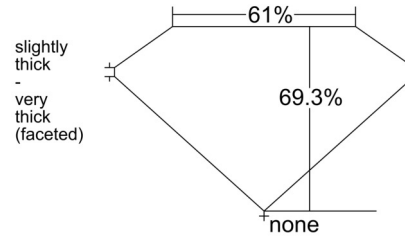

GIA NATURAL DIAMOND GRADING REPORT

June 03, 2026
 GIA Report Number *****13624
 Shape and Cutting Style Cushion Modified Brilliant
 Measurements 10.28 x 8.93 x 6.19 mm

GRADING RESULTS

Carat Weight 5.01 carat
 Color Grade G
 Clarity Grade VS1

Profile not to actual proportions

CLARITY CHARACTERISTICS

KEY TO SYMBOLS*

- Crystal
- Pinpoint
- ⊗ Cloud

* Red symbols denote internal characteristics (inclusions). Green or black symbols denote external characteristics (blemishes). Diagram is an approximate representation of the diamond, and symbols shown indicate type, position, and approximate size of clarity characteristics. All clarity characteristics may not be shown. Details of finish are not shown.