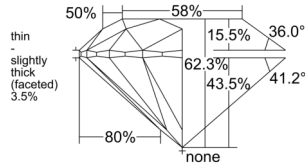

GIA®

FACSIMILE

GIA REPORT

*****70273

Verify this report at GIA.edu

GIA NATURAL DIAMOND DOSSIER®

May 16, 2026
GIA Report Number *****70273
Shape and Cutting Style ..... Round Brilliant
Measurements ..... 5.06 - 5.09 x 3.16 mm

GRADING RESULTS

Carat Weight ..... 0.50 carat
Color Grade I
Clarity Grade S11
Cut Grade ..... Excellent

ADDITIONAL GRADING INFORMATION

Polish ..... Excellent
Symmetry ..... Excellent
Fluorescence ..... None
Clarity Characteristics ..... Cloud, Crystal
Inscription(s): GIA *****70273

Scan the QR code to access the Tracr™ provenance data.

GIA.edu

PROPORTIONS

GRADING SCALES

GIA COLOR SCALE	GIA CLARITY SCALE	GIA CUT SCALE	
D	FLAWLESS	EXCELLENT	
E	INTERNALLY FLAWLESS		
F		VVS₁	VERY GOOD
G	VVS₂		
H	VS₁	GOOD	
I	VS₂		
J	S1₁	FAIR	
K	S1₂		
L	I₁	POOR	
M	I₂		
N	I₃		
O			
P			
Q			
R			
S			
T			
U			
V			
W			
X			
Y			
Z