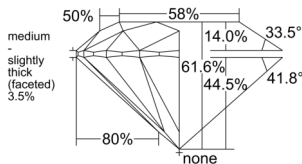

GIA®

FACSIMILE

GIA REPORT

*****29514

Verify this report at GIA.edu

GIA NATURAL DIAMOND DOSSIER®

May 12, 2026
GIA Report Number *****29514
Shape and Cutting Style ..... Round Brilliant
Measurements ..... 5.71 - 5.75 x 3.53 mm

GRADING RESULTS

Carat Weight ..... 0.70 carat
Color Grade ..... F
Clarity Grade S11
Cut Grade ..... Excellent

ADDITIONAL GRADING INFORMATION

Polish ..... Excellent
Symmetry ..... Excellent
Fluorescence ..... None
Clarity Characteristics ..... Cloud, Crystal
Inscription(s): GIA *****29514

PROPORTIONS

Profile to actual proportions

GRADING SCALES

GIA COLOR SCALE	GIA CLARITY SCALE	GIA CUT SCALE	
D	FLAWLESS	EXCELLENT	
E	INTERNALLY FLAWLESS		
F		VVS₁	VERY GOOD
G	VVS₂		
H	VS₁	GOOD	
I	VS₂		
J	S1₁	FAIR	
K	S1₂		
L	I₁	POOR	
M	I₂		
N	I₃		
O			
P			
Q			
R			
S			
T			
U			
V			
W			
X			
Y			
Z