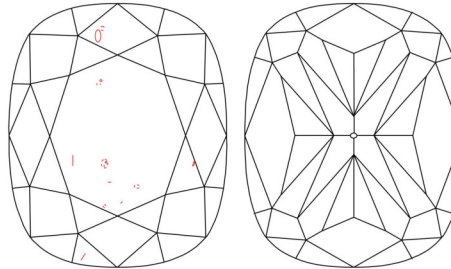

GIA NATURAL DIAMOND GRADING REPORT

 May 11, 2026
 GIA Report Number *****23720
 Shape and Cutting Style **Cushion Modified Brilliant**
 Measurements 6.24 x 5.27 x 3.66 mm

GRADING RESULTS

 Carat Weight 1.02 carat
 Color Grade **G**
 Clarity Grade **VS2**
ADDITIONAL GRADING INFORMATION

 Polish **Excellent**
 Symmetry **Excellent**
 Fluorescence **Faint**
 Inscription(s): GIA *****23720

Comments: Additional clouds are not shown. Pinpoints are not shown.

PROPORTIONS

Profile not to actual proportions

CLARITY CHARACTERISTICS

KEY TO SYMBOLS*

- Crystal
- Cloud
- ~ Feather
- \ Needle

* Red symbols denote internal characteristics (inclusions). Green or black symbols denote external characteristics (blemishes). Diagram is an approximate representation of the diamond, and symbols shown indicate type, position, and approximate size of clarity characteristics. All clarity characteristics may not be shown. Details of finish are not shown.