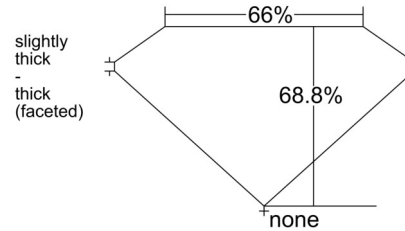

GIA NATURAL DIAMOND GRADING REPORT

March 04, 2026

GIA Report Number *****29856

Shape and Cutting Style Cushion Modified Brilliant

Measurements 7.34 x 6.57 x 4.52 mm

GRADING RESULTS

Carat Weight 1.70 carat

Color Grade I

Profile not to actual proportions

CLARITY CHARACTERISTICS

KEY TO SYMBOLS*

- Crystal
- ~ Feather
- ☉ Cloud
- △ Natural

* Red symbols denote internal characteristics (inclusions). Green or black symbols denote external characteristics (blemishes). Diagram is an approximate representation of the diamond, and symbols shown indicate type, position, and approximate size of clarity characteristics. All clarity characteristics may not be shown. Details of finish are not shown.