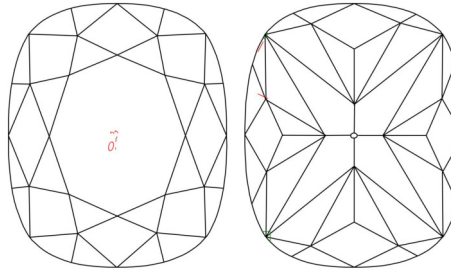

GIA NATURAL DIAMOND GRADING REPORT

March 04, 2026

GIA Report Number *****29856

Shape and Cutting Style Cushion Modified Brilliant

Measurements 7.34 x 6.57 x 4.52 mm

GRADING RESULTS

Carat Weight 1.70 carat

Color Grade I

Profile not to actual proportions

CLARITY CHARACTERISTICS

KEY TO SYMBOLS*

- Crystal
- ~ Feather
- ☉ Cloud
- △ Natural

* Red symbols denote internal characteristics (inclusions). Green or black symbols denote external characteristics (blemishes). Diagram is an approximate representation of the diamond, and symbols shown indicate type, position, and approximate size of clarity characteristics. All clarity characteristics may not be shown. Details of finish are not shown.