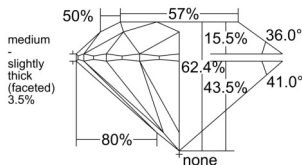

GIA®

FACSIMILE

GIA REPORT

*****45372

Verify this report at GIA.edu

GIA NATURAL DIAMOND DOSSIER®

May 22, 2026
GIA Report Number *****45372
Shape and Cutting Style ..... Round Brilliant
Measurements ..... 5.79 - 5.82 x 3.62 mm

GRADING RESULTS

Carat Weight ..... 0.75 carat
Color Grade ..... H
Clarity Grade S11
Cut Grade ..... Excellent

ADDITIONAL GRADING INFORMATION

Polish ..... Excellent
Symmetry ..... Excellent
Fluorescence ..... None
Clarity Characteristics ..... Crystal
Inscription(s): GIA *****45372

PROPORTIONS

GRADING SCALES

GIA COLOR SCALE	GIA CLARITY SCALE	GIA CUT SCALE	
D	FLAWLESS	EXCELLENT	
E	INTERNALLY FLAWLESS		
F		VVS₁	VERY GOOD
G	VVS₂		
H	VS₁	GOOD	
I	VS₂		
J	S1₁	FAIR	
K	S1₂		
L	I₁	POOR	
M	I₂		
N	I₃		
O			
P			
Q			
R			
S			
T			
U			
V			
W			
X			
Y			
Z